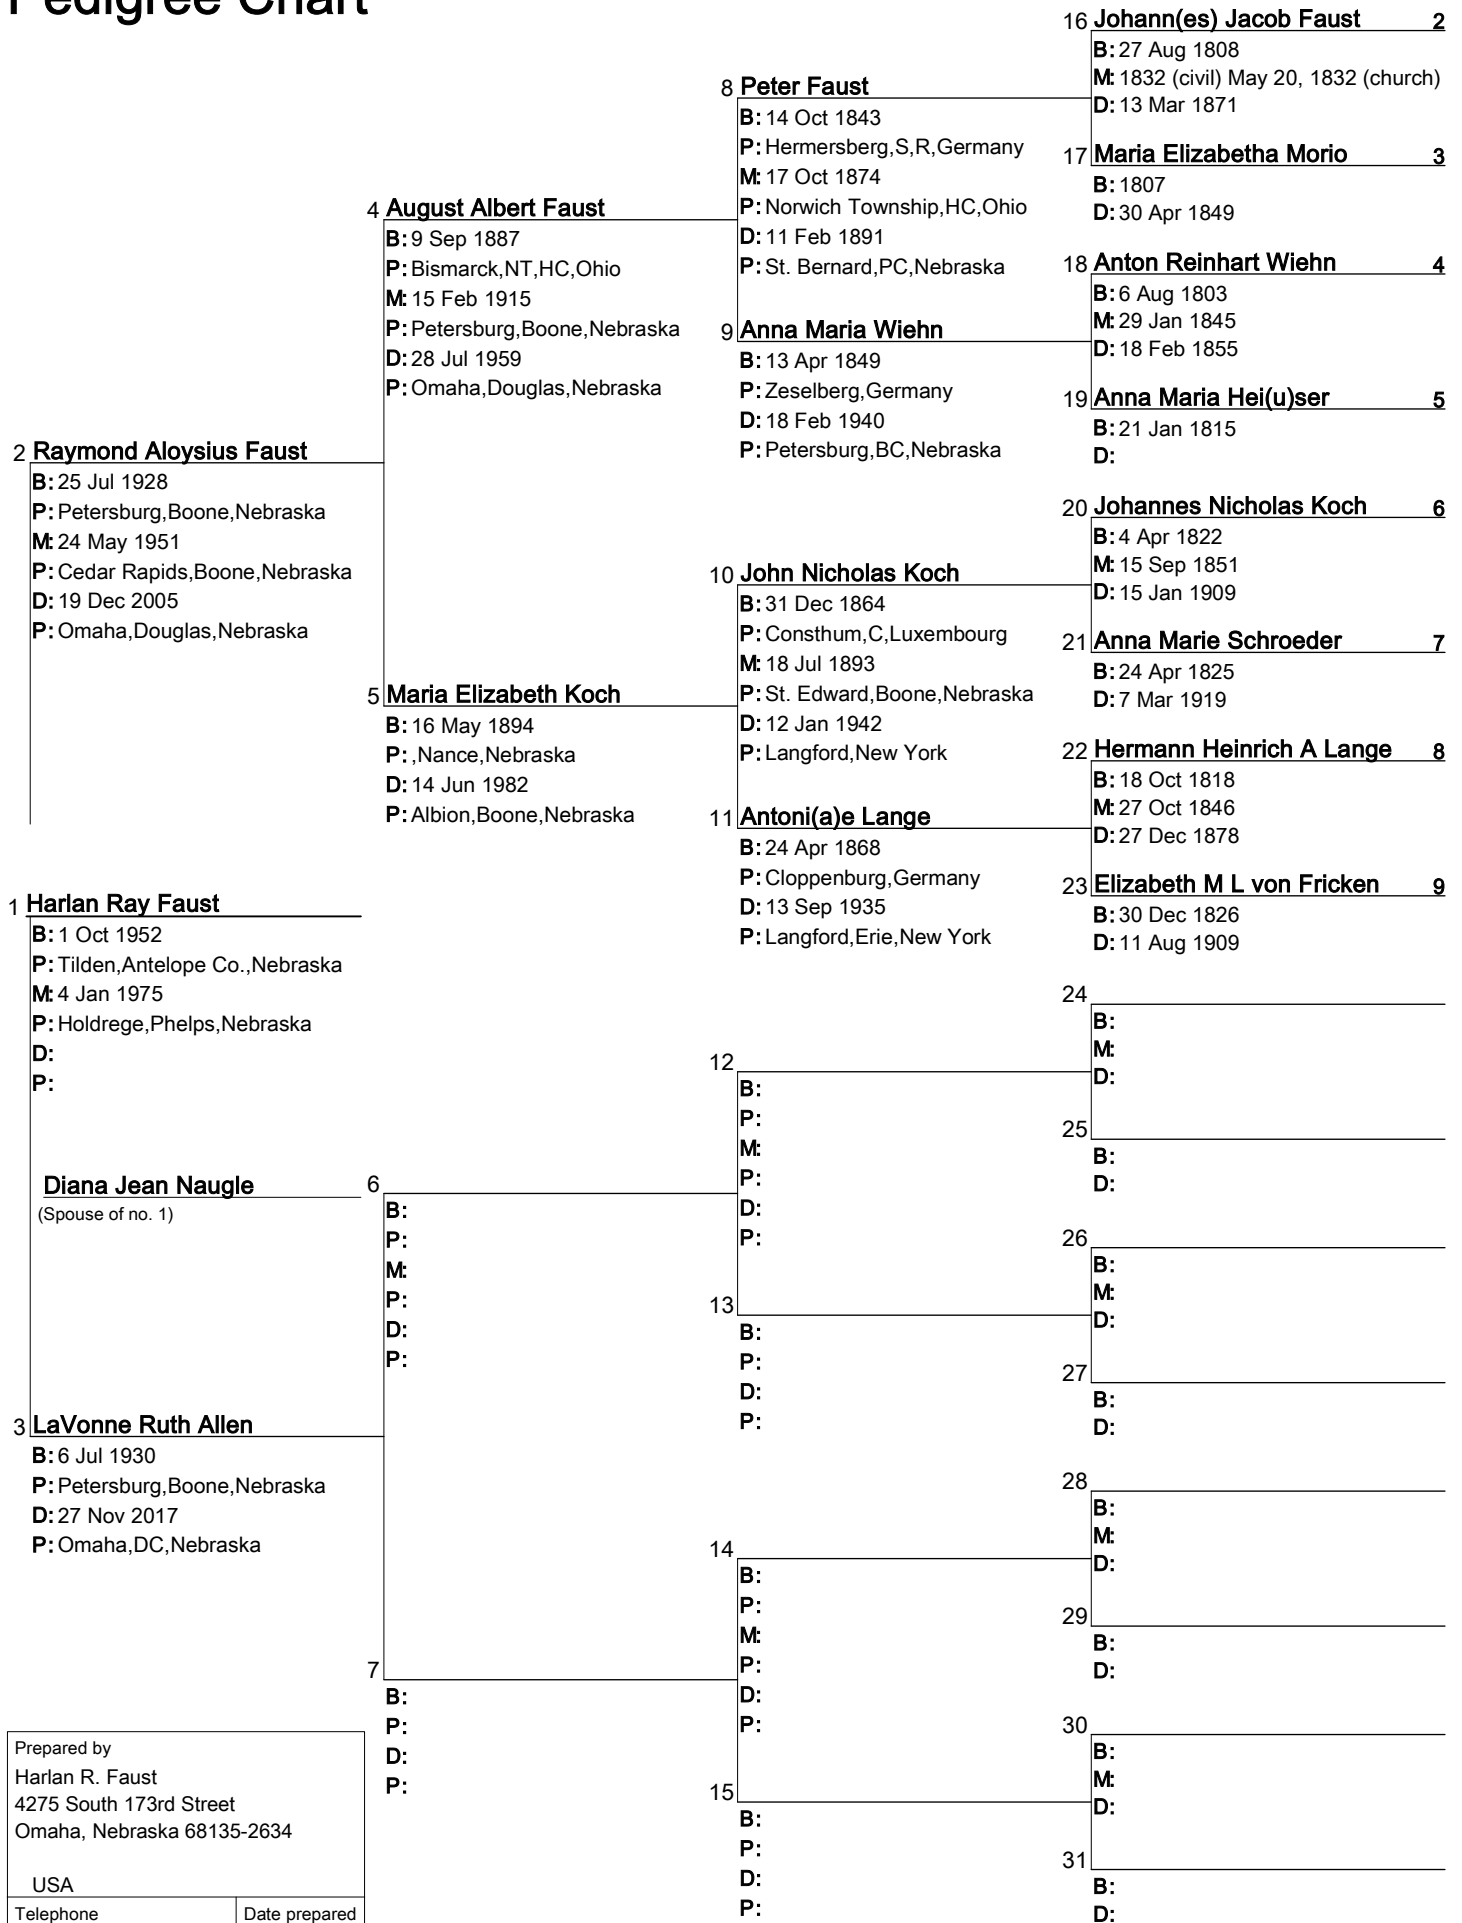

Pedigree Chart

Prepared by Harlan R. Faust 4275 South 173rd Street Omaha, Nebraska 68135-2634	
USA	
Telephone (402) 895-1472	Date prepared 17 Jan 2021

Pedigree Chart

No. 1 on this chart is the same as no. 16 on chart no. 1