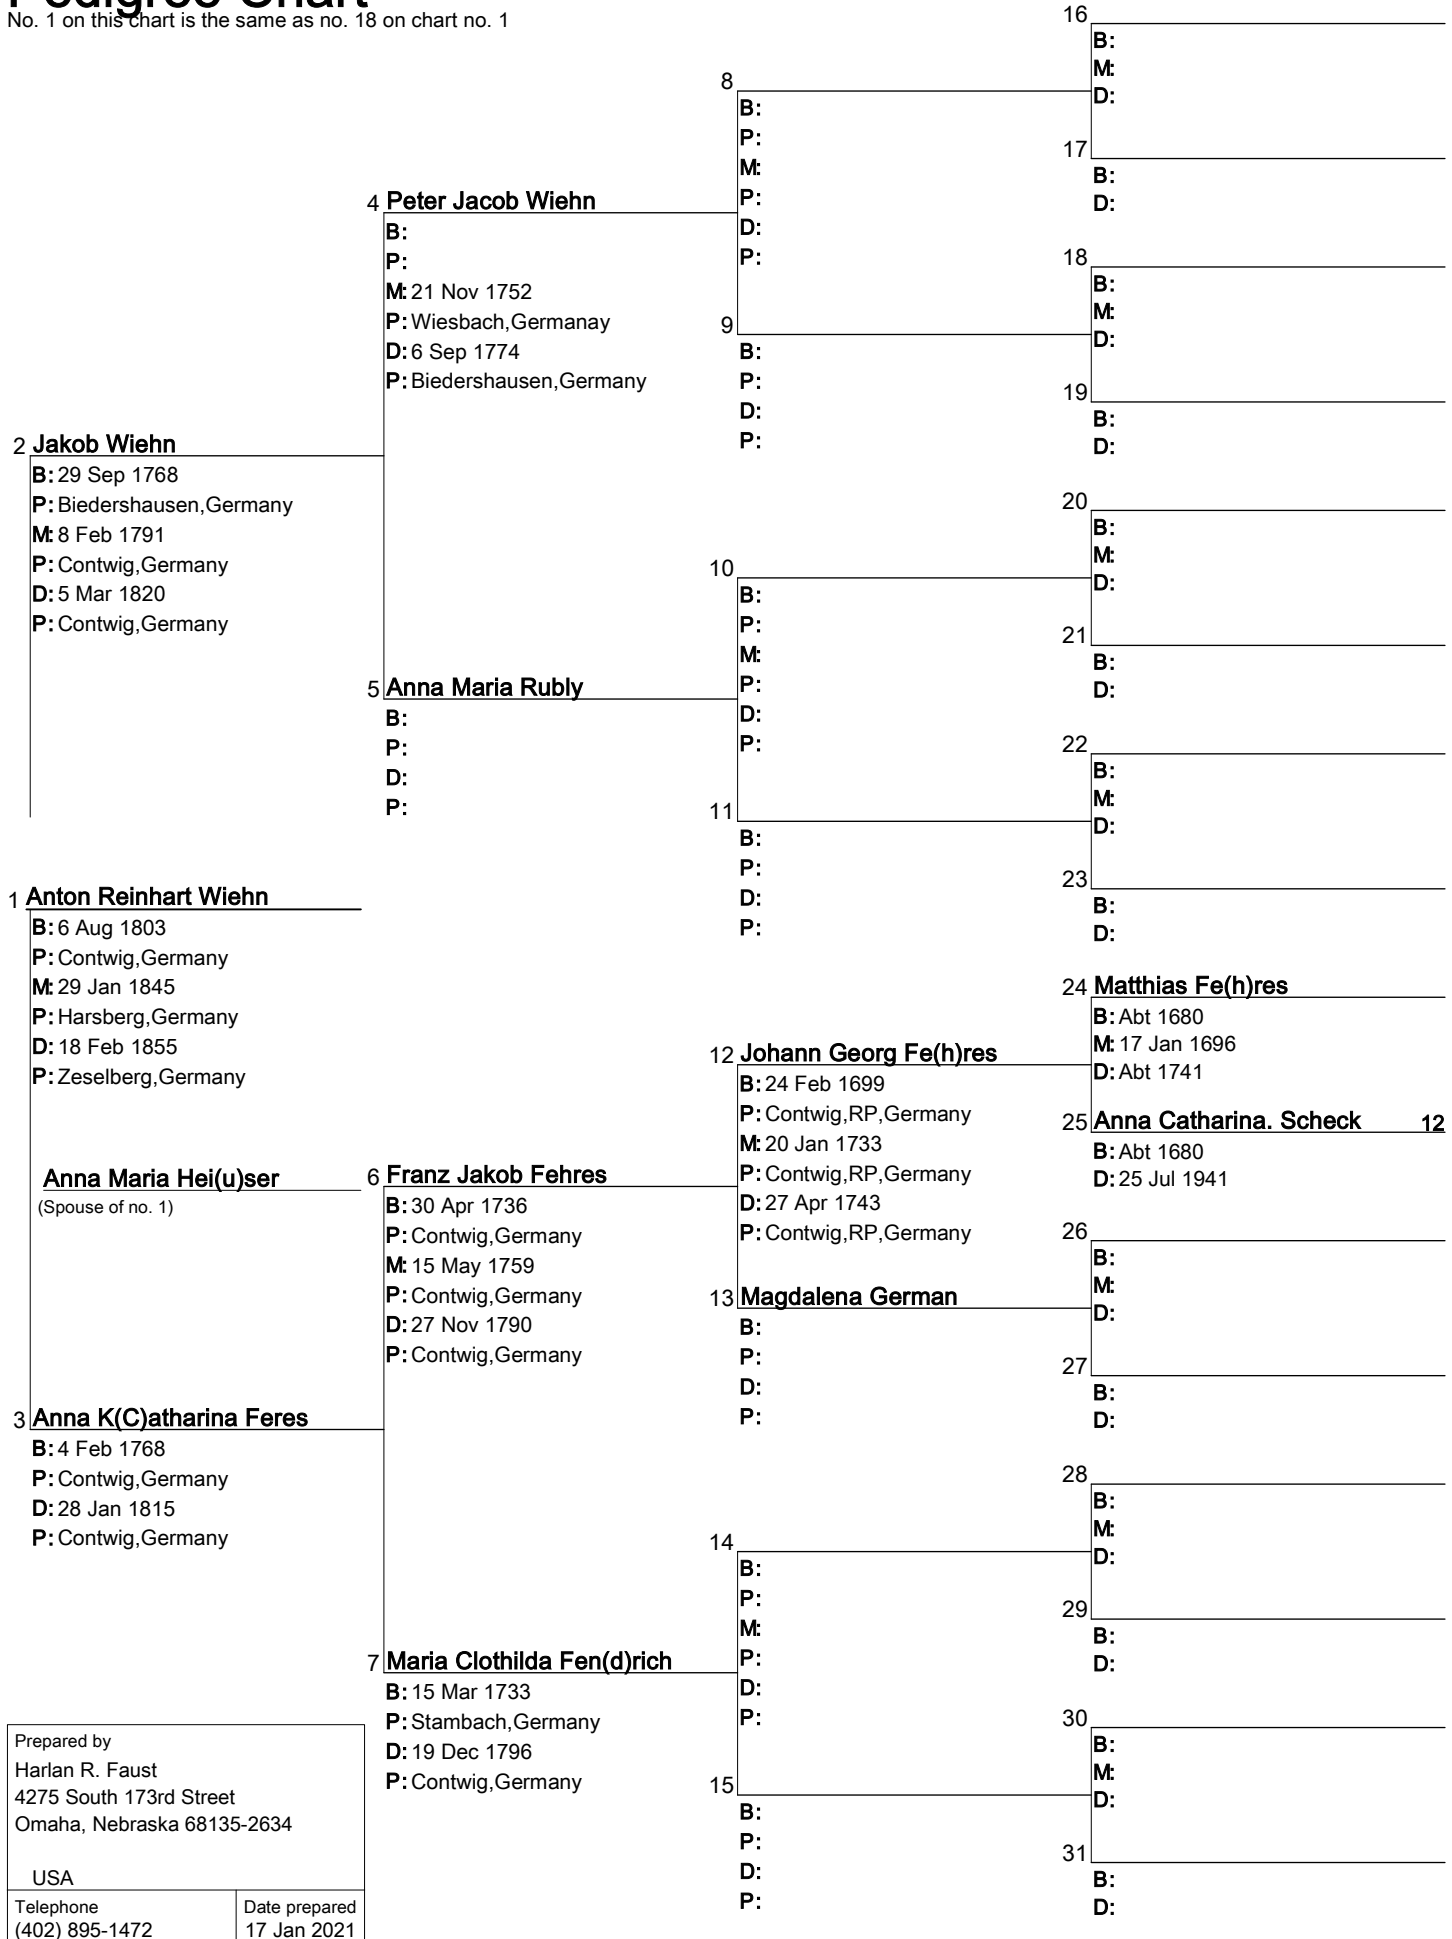

Pedigree Chart

No. 1 on this chart is the same as no. 18 on chart no. 1

Prepared by Harlan R. Faust 4275 South 173rd Street Omaha, Nebraska 68135-2634 USA	
Telephone (402) 895-1472	Date prepared 17 Jan 2021