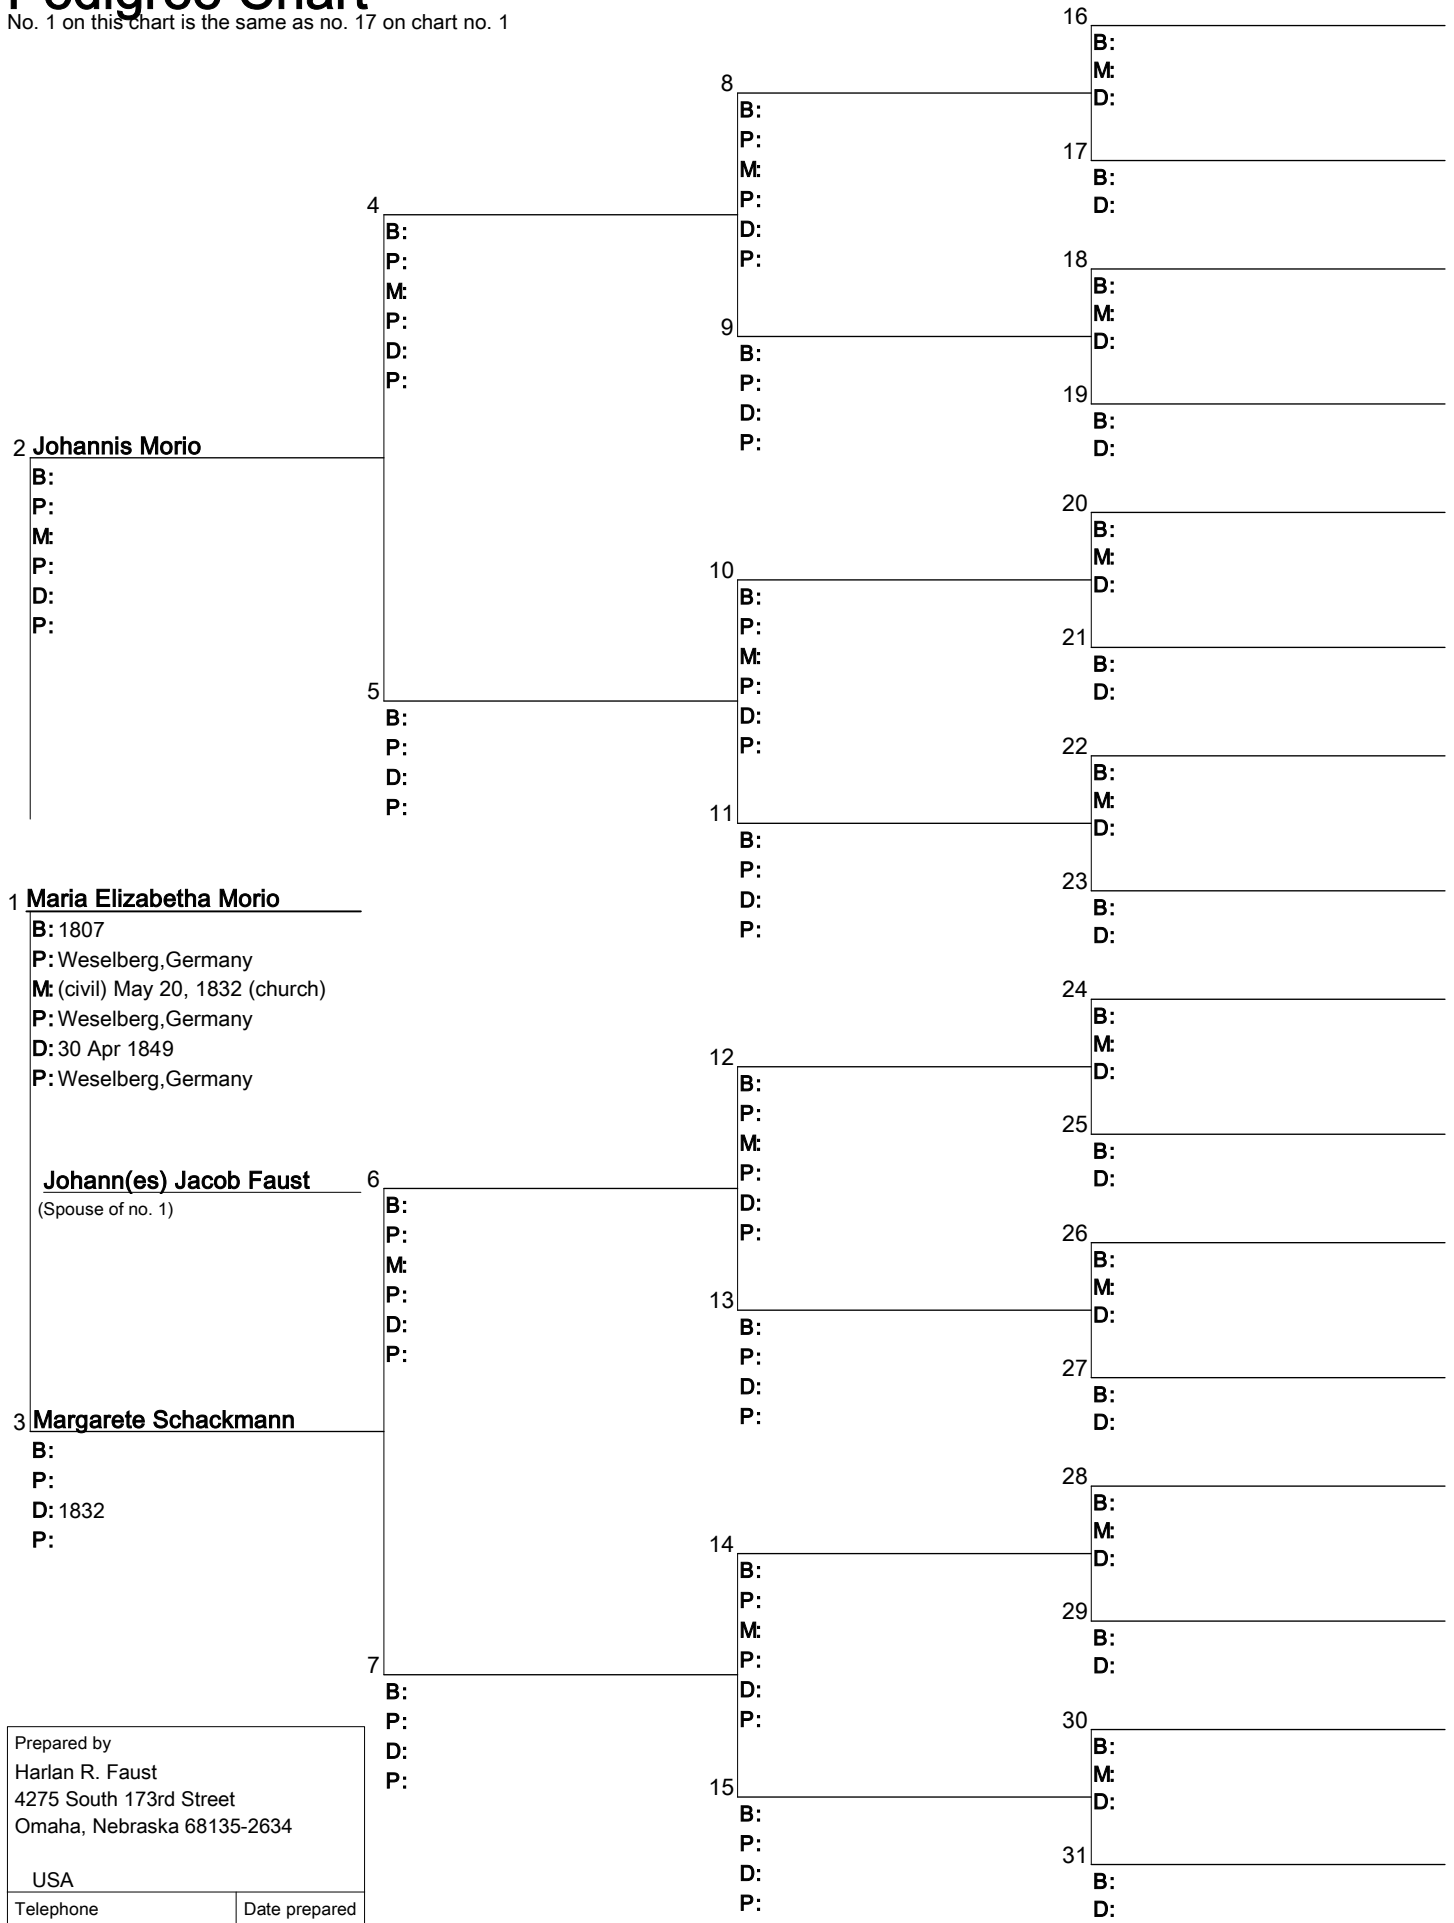

Pedigree Chart

No. 1 on this chart is the same as no. 17 on chart no. 1

Prepared by Harlan R. Faust 4275 South 173rd Street Omaha, Nebraska 68135-2634 USA	
Telephone (402) 895-1472	Date prepared 17 Jan 2021