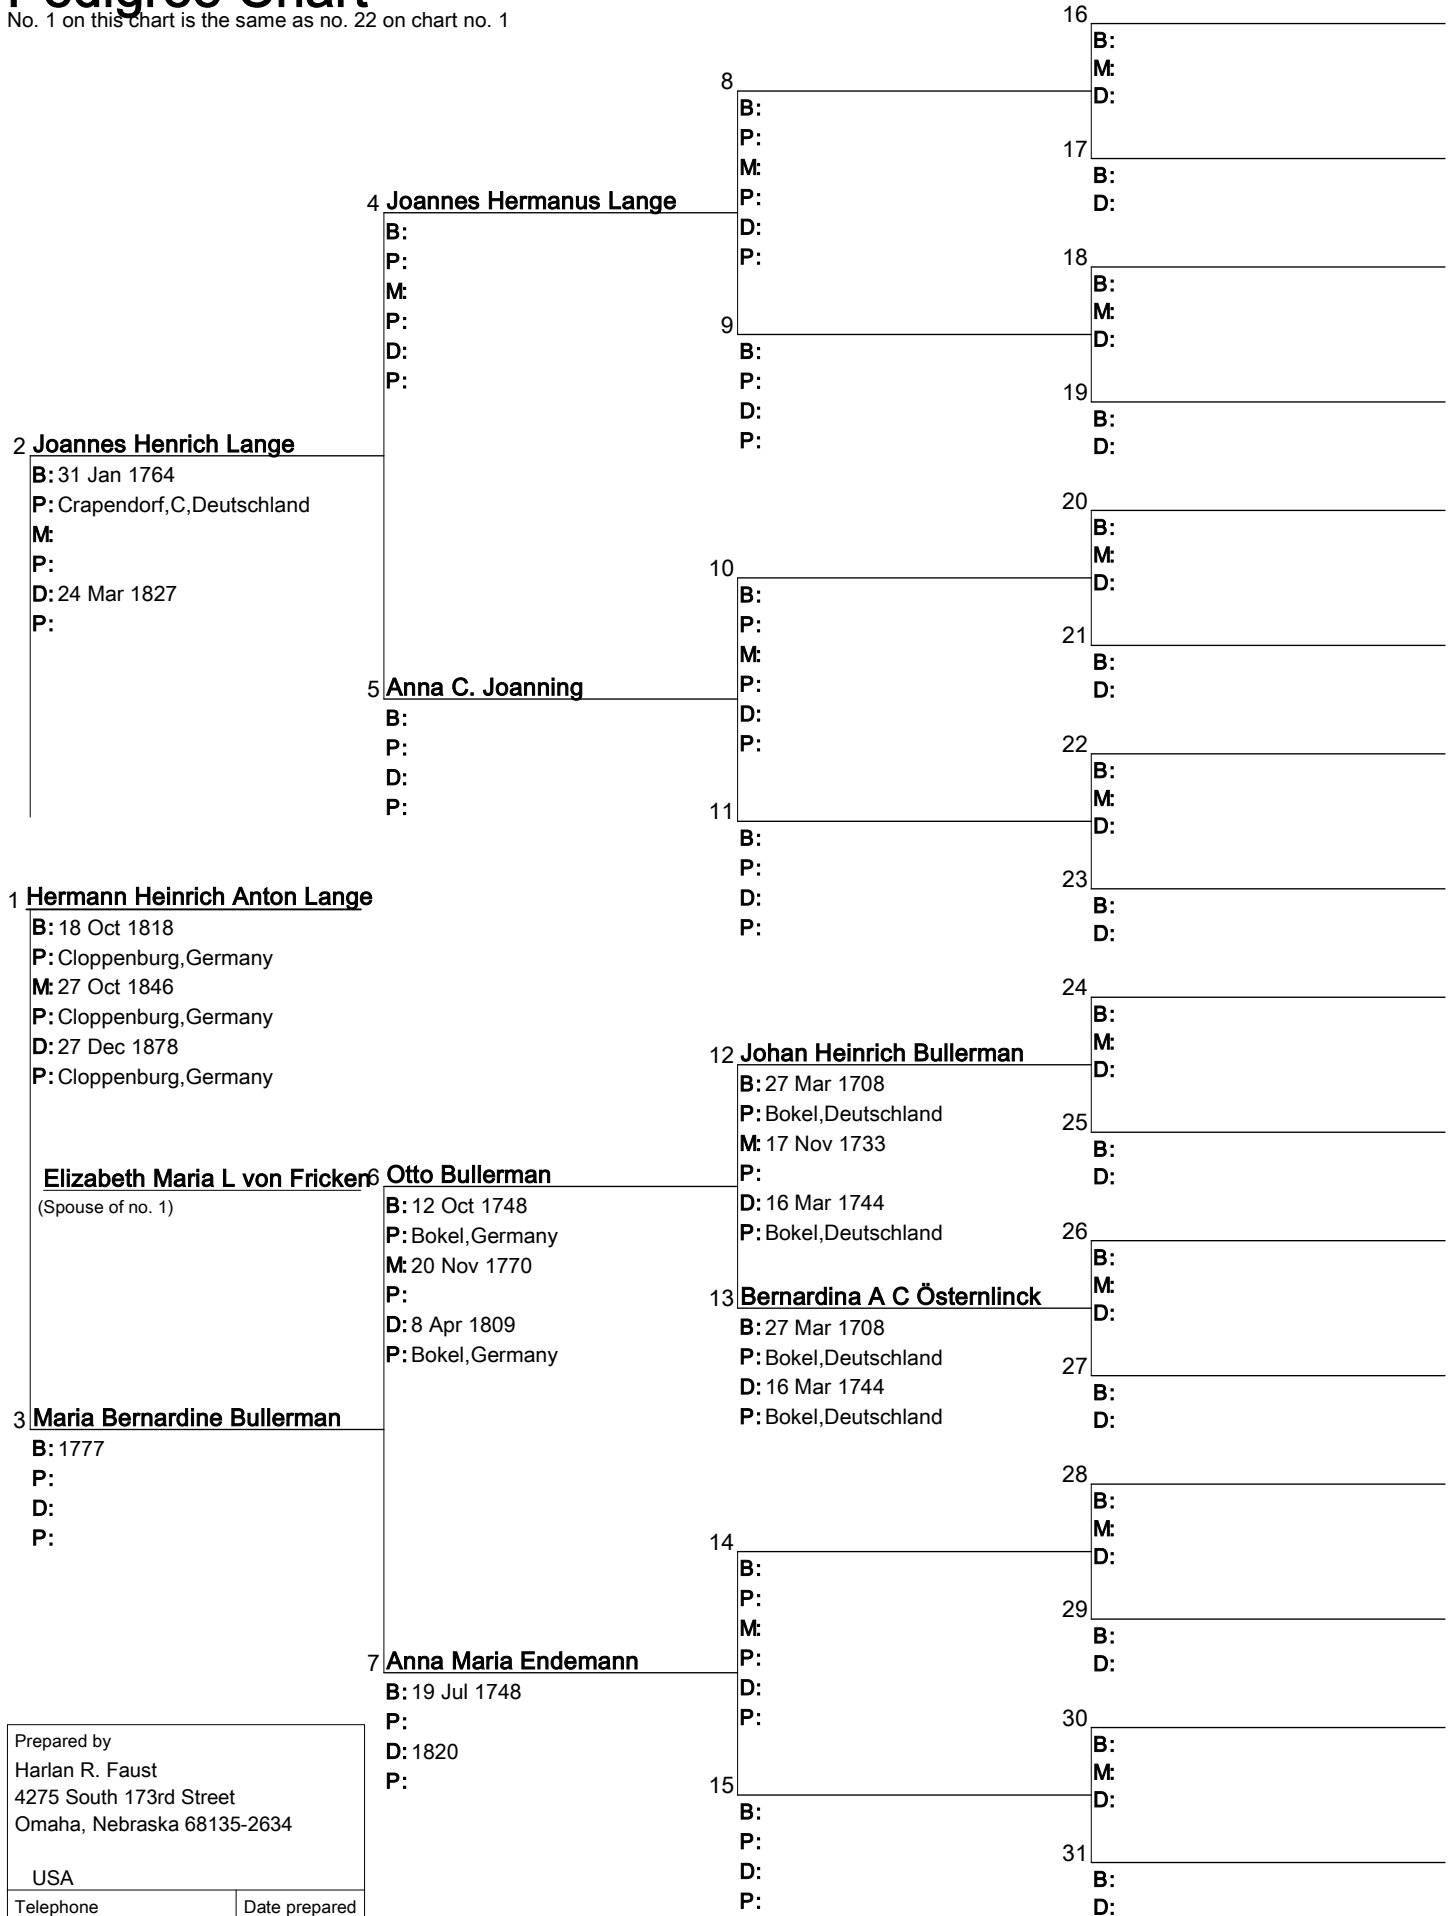

Pedigree Chart

No. 1 on this chart is the same as no. 22 on chart no. 1

Prepared by Harlan R. Faust 4275 South 173rd Street Omaha, Nebraska 68135-2634 USA	
Telephone (402) 895-1472	Date prepared 17 Jan 2021