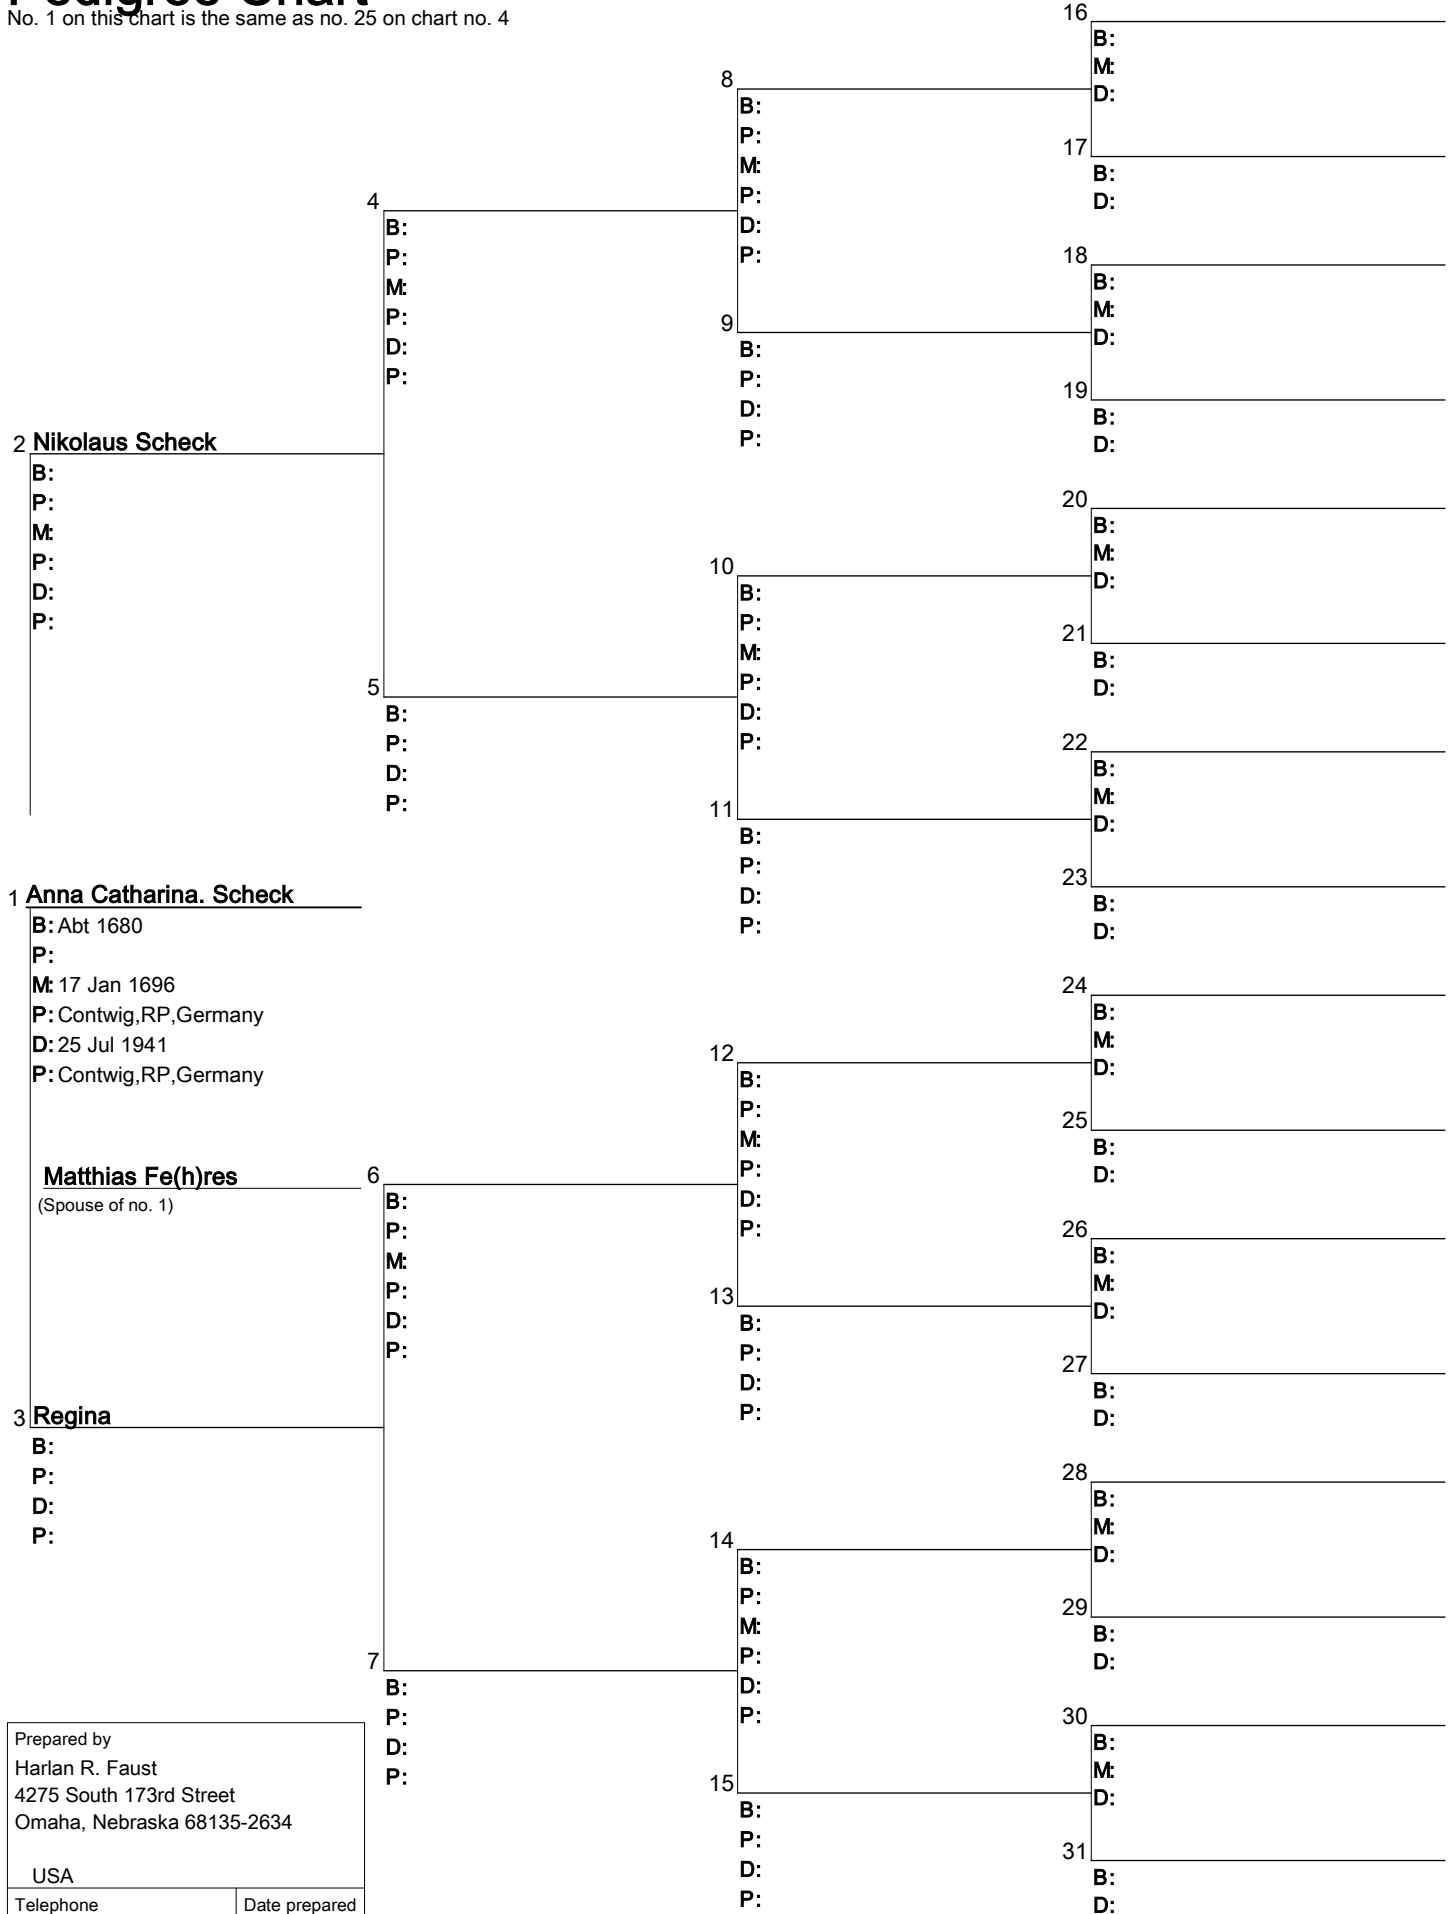

Pedigree Chart

No. 1 on this chart is the same as no. 25 on chart no. 4

2 **Nikolaus Scheck**

B:
P:
M:
P:
D:
P:

1 **Anna Catharina. Scheck**

B: Abt 1680
P:
M: 17 Jan 1696
P: Contwig,RP,Germany
D: 25 Jul 1941
P: Contwig,RP,Germany

Matthias Fe(h)res

(Spouse of no. 1)

3 **Regina**

B:
P:
D:
P:

Prepared by
Harlan R. Faust
4275 South 173rd Street
Omaha, Nebraska 68135-2634

USA

Telephone
(402) 895-1472

Date prepared
17 Jan 2021