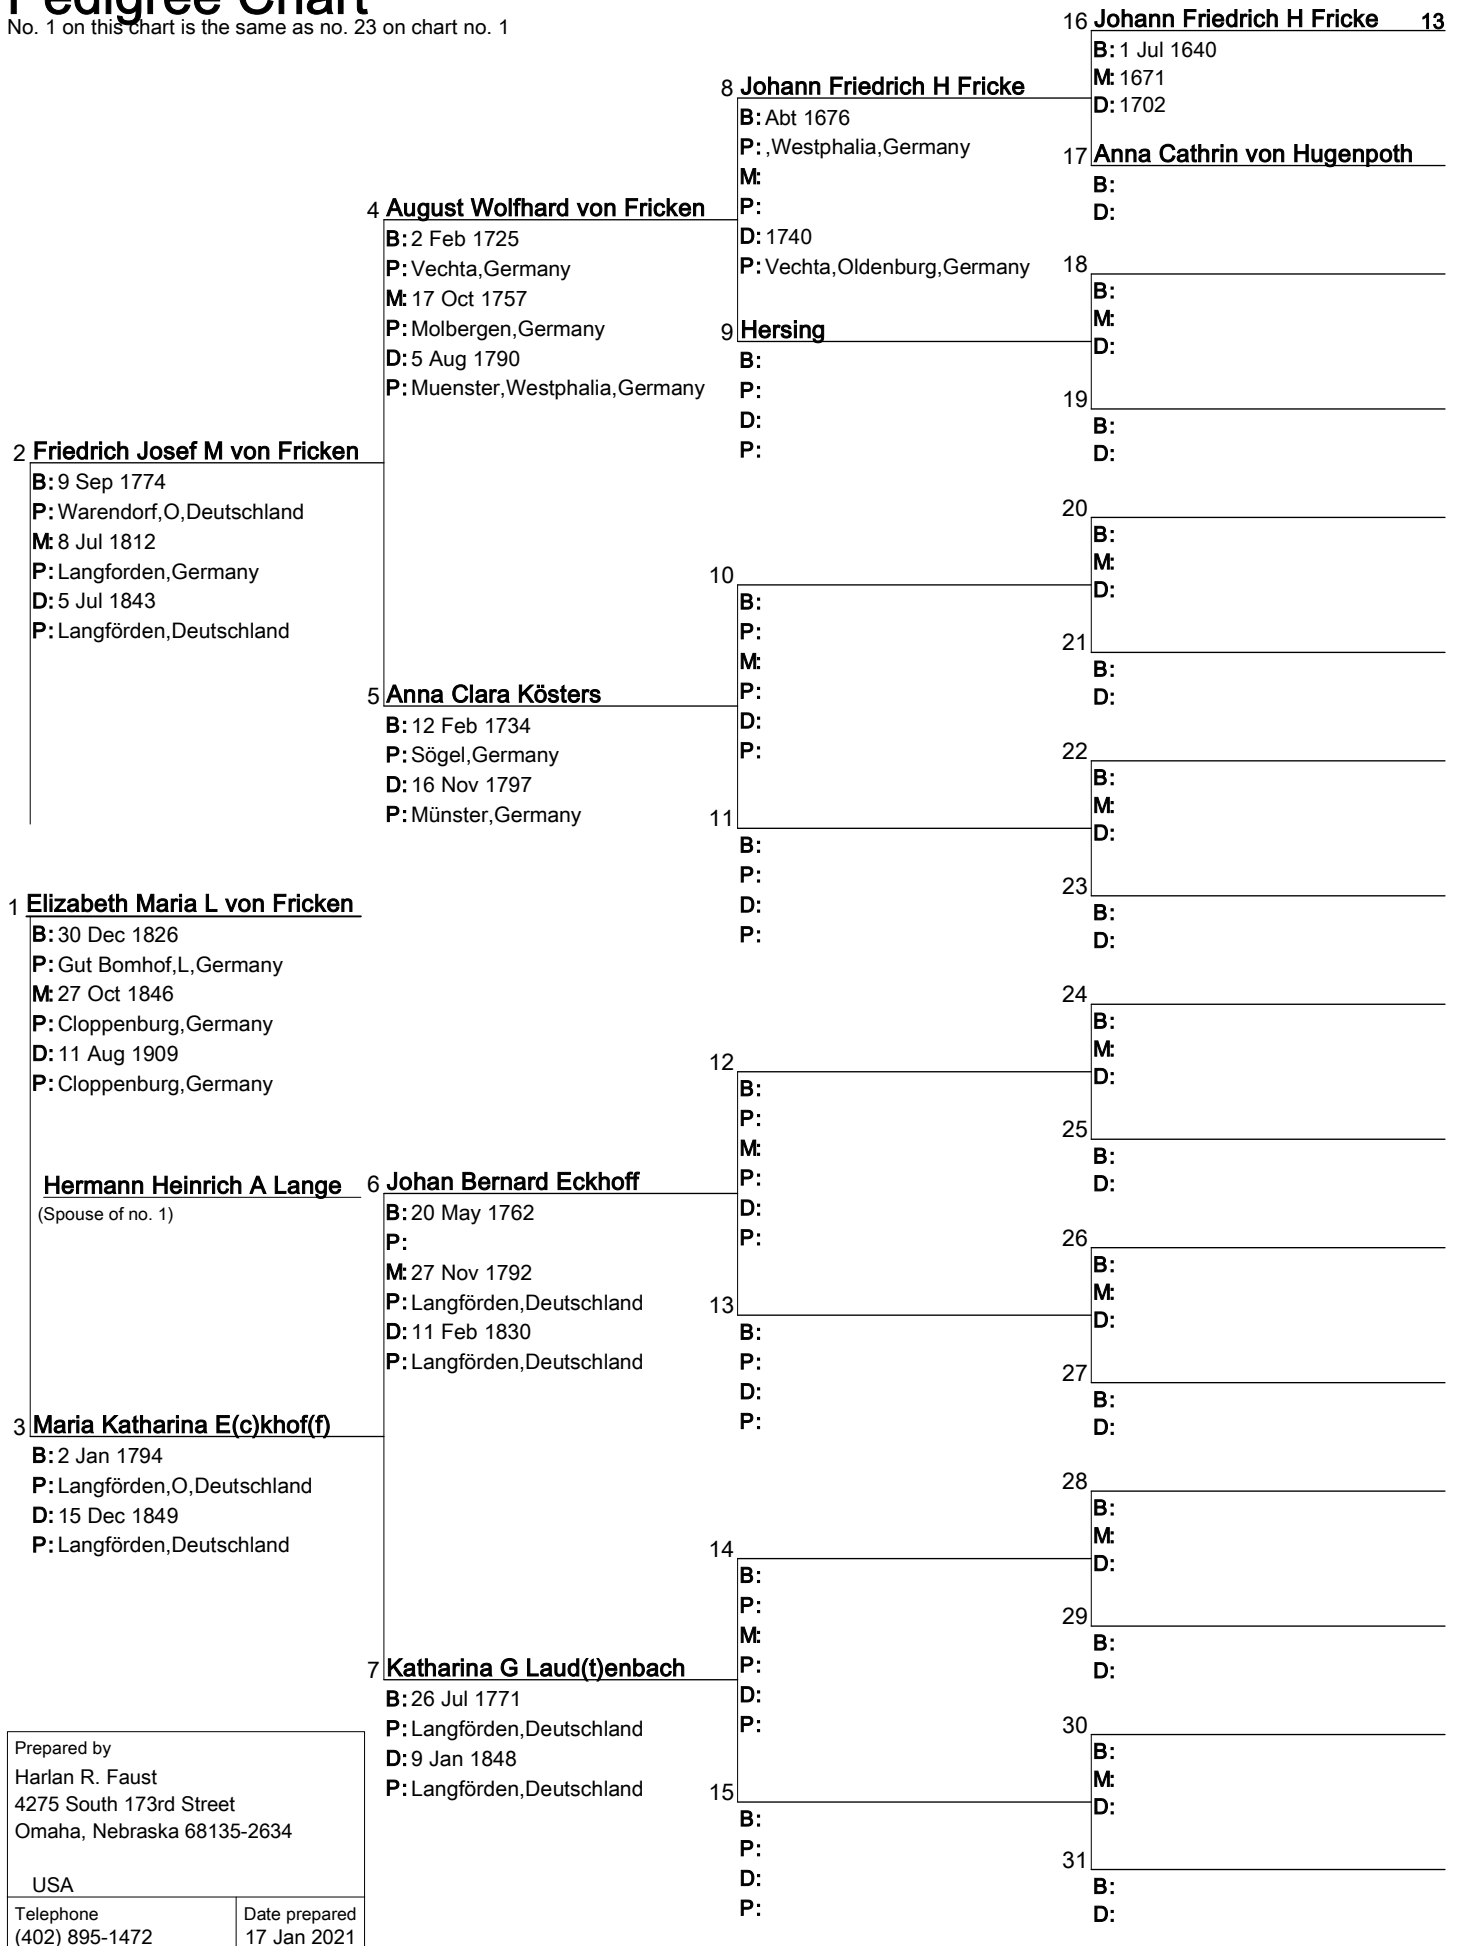

Pedigree Chart

No. 1 on this chart is the same as no. 23 on chart no. 1

Prepared by Harlan R. Faust 4275 South 173rd Street Omaha, Nebraska 68135-2634 USA	
Telephone (402) 895-1472	Date prepared 17 Jan 2021