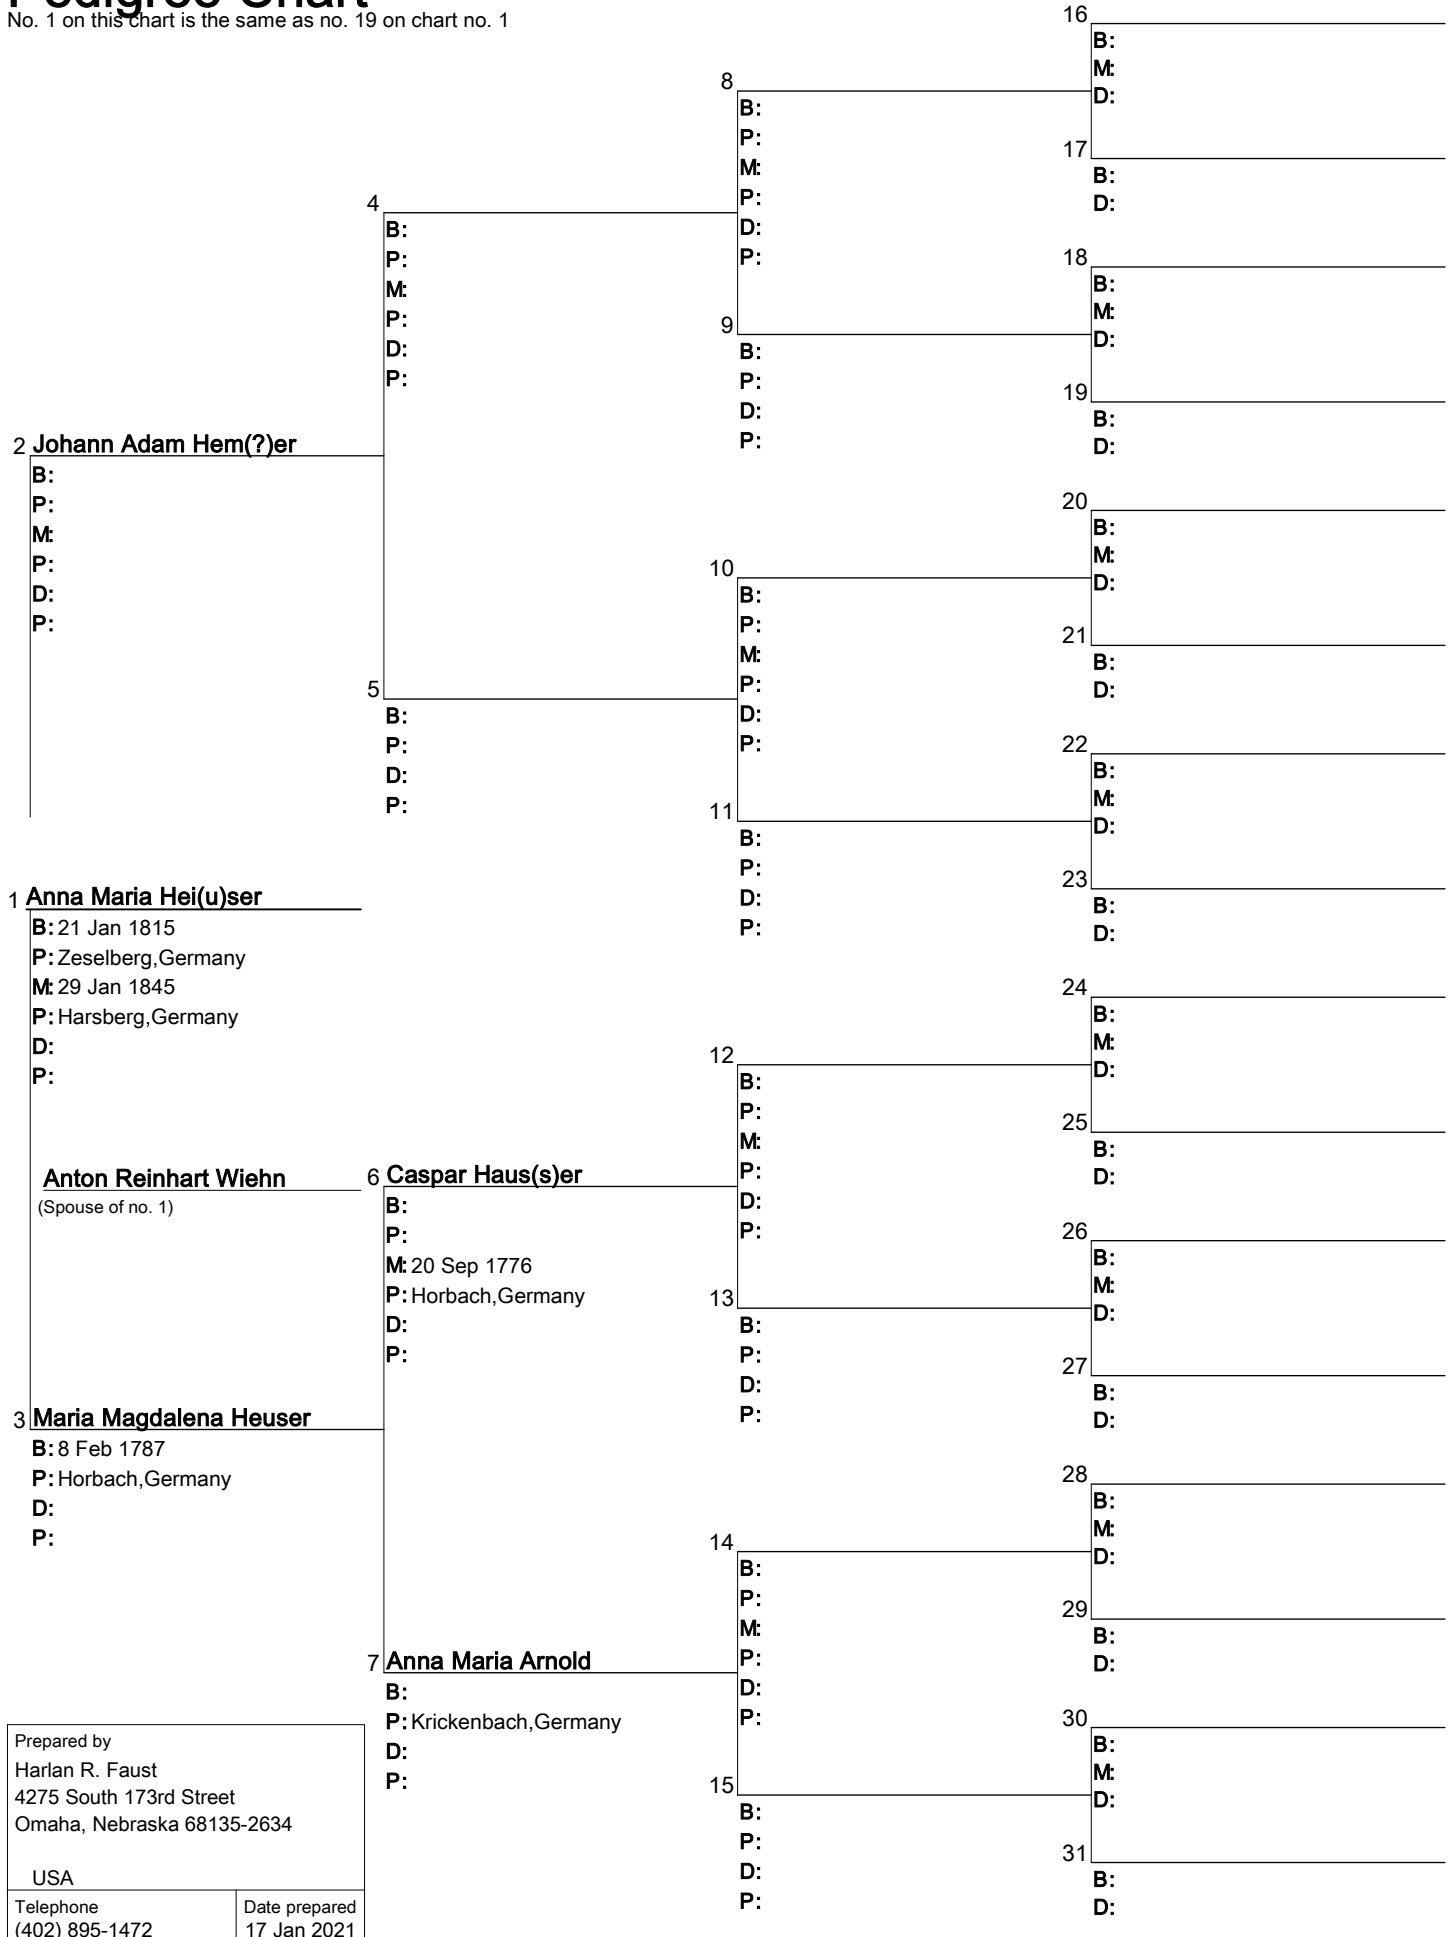

Pedigree Chart

No. 1 on this chart is the same as no. 19 on chart no. 1

Prepared by Harlan R. Faust 4275 South 173rd Street Omaha, Nebraska 68135-2634 USA	
Telephone (402) 895-1472	Date prepared 17 Jan 2021