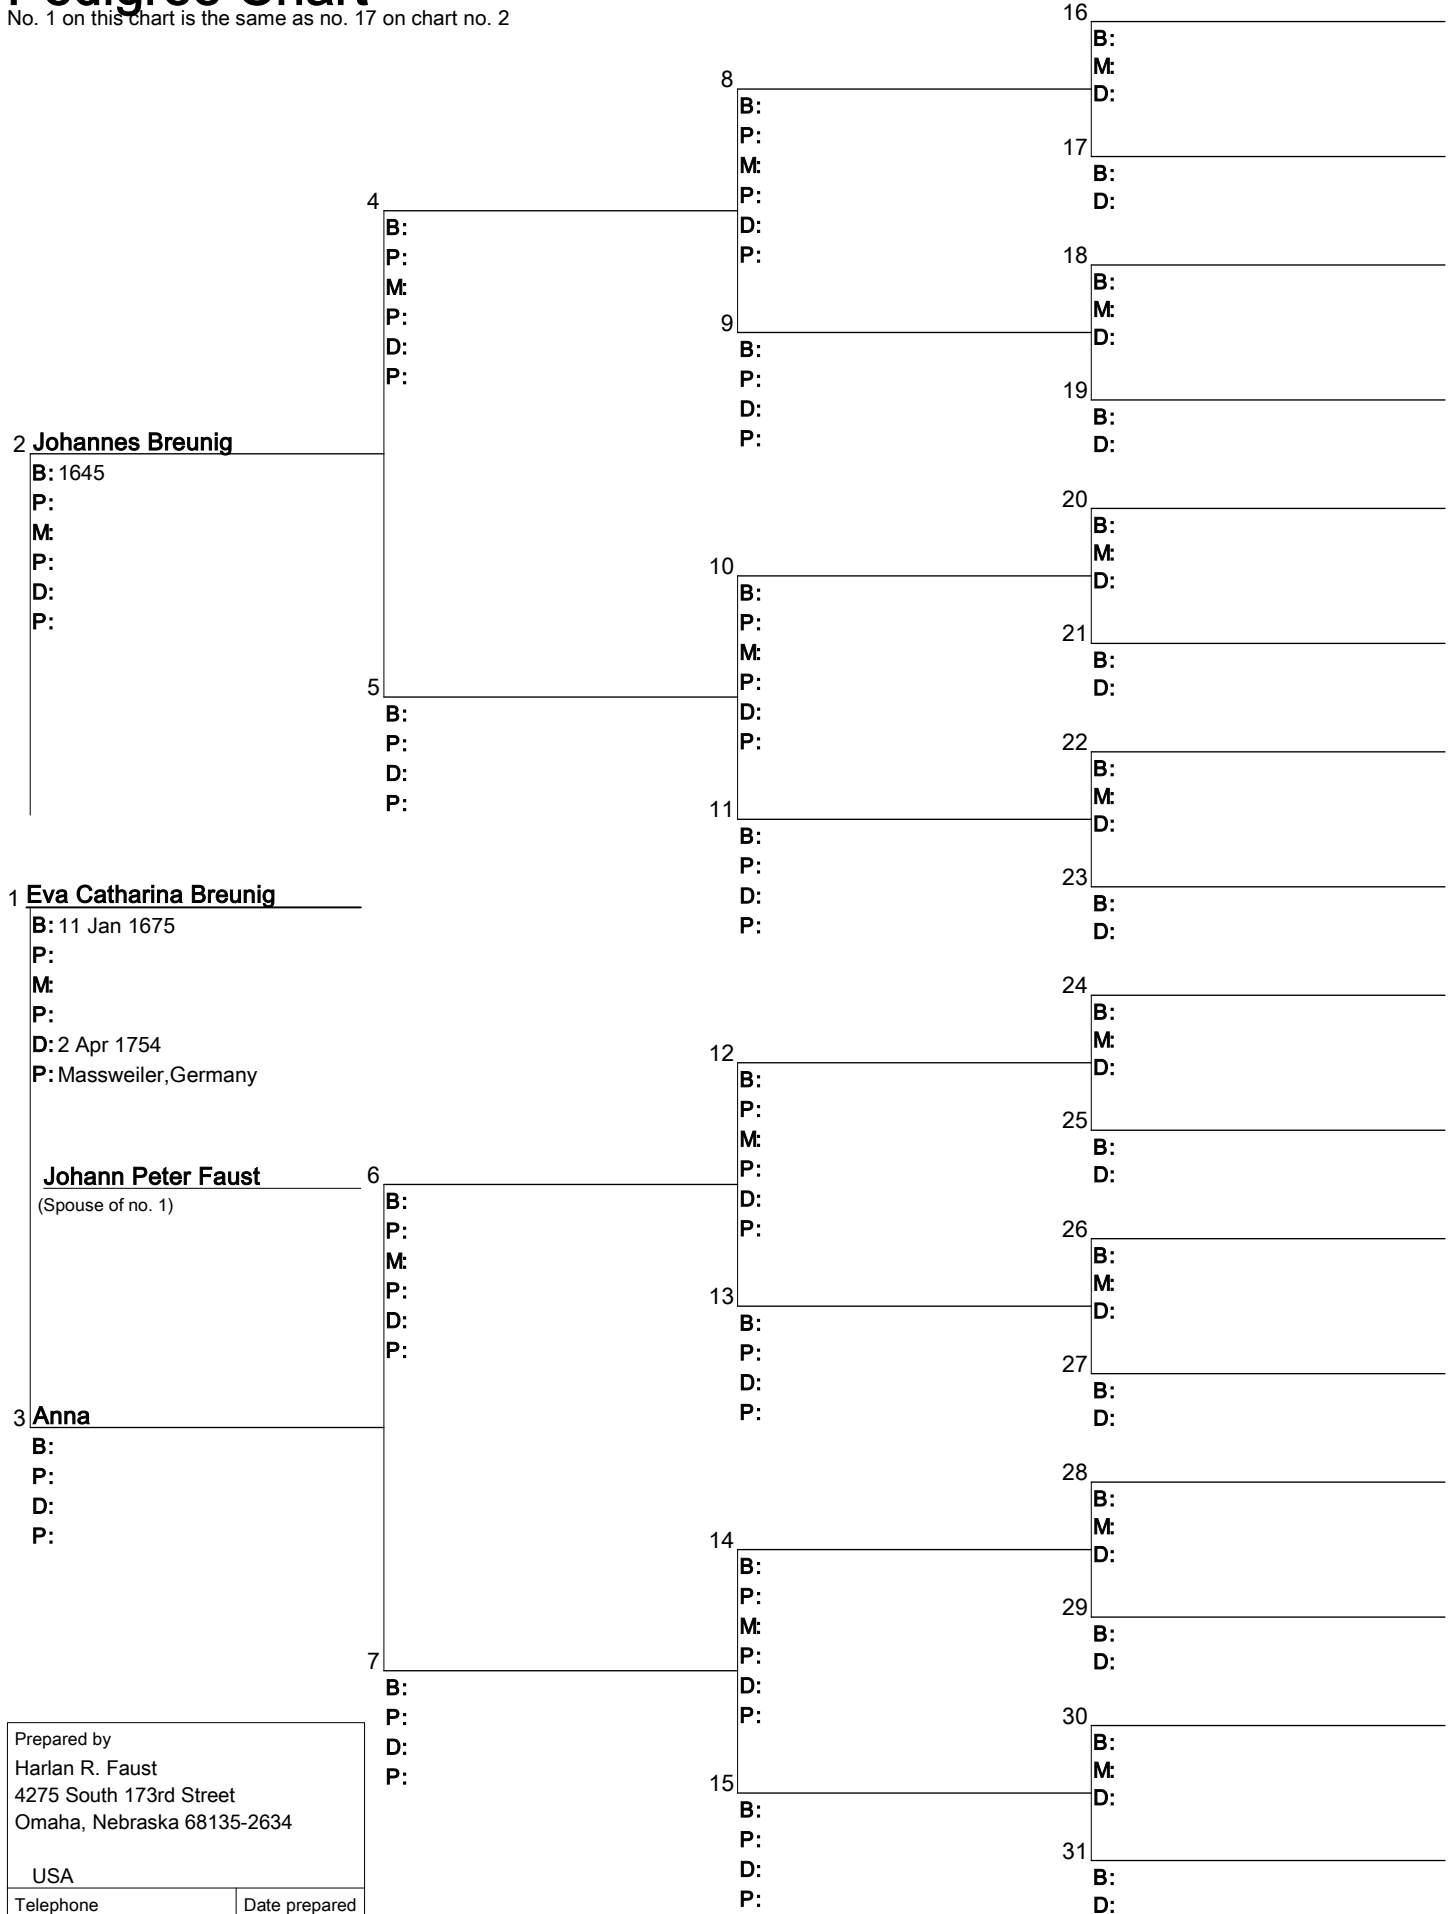

Pedigree Chart

No. 1 on this chart is the same as no. 17 on chart no. 2

Prepared by Harlan R. Faust 4275 South 173rd Street Omaha, Nebraska 68135-2634	
USA	
Telephone (402) 895-1472	Date prepared 17 Jan 2021