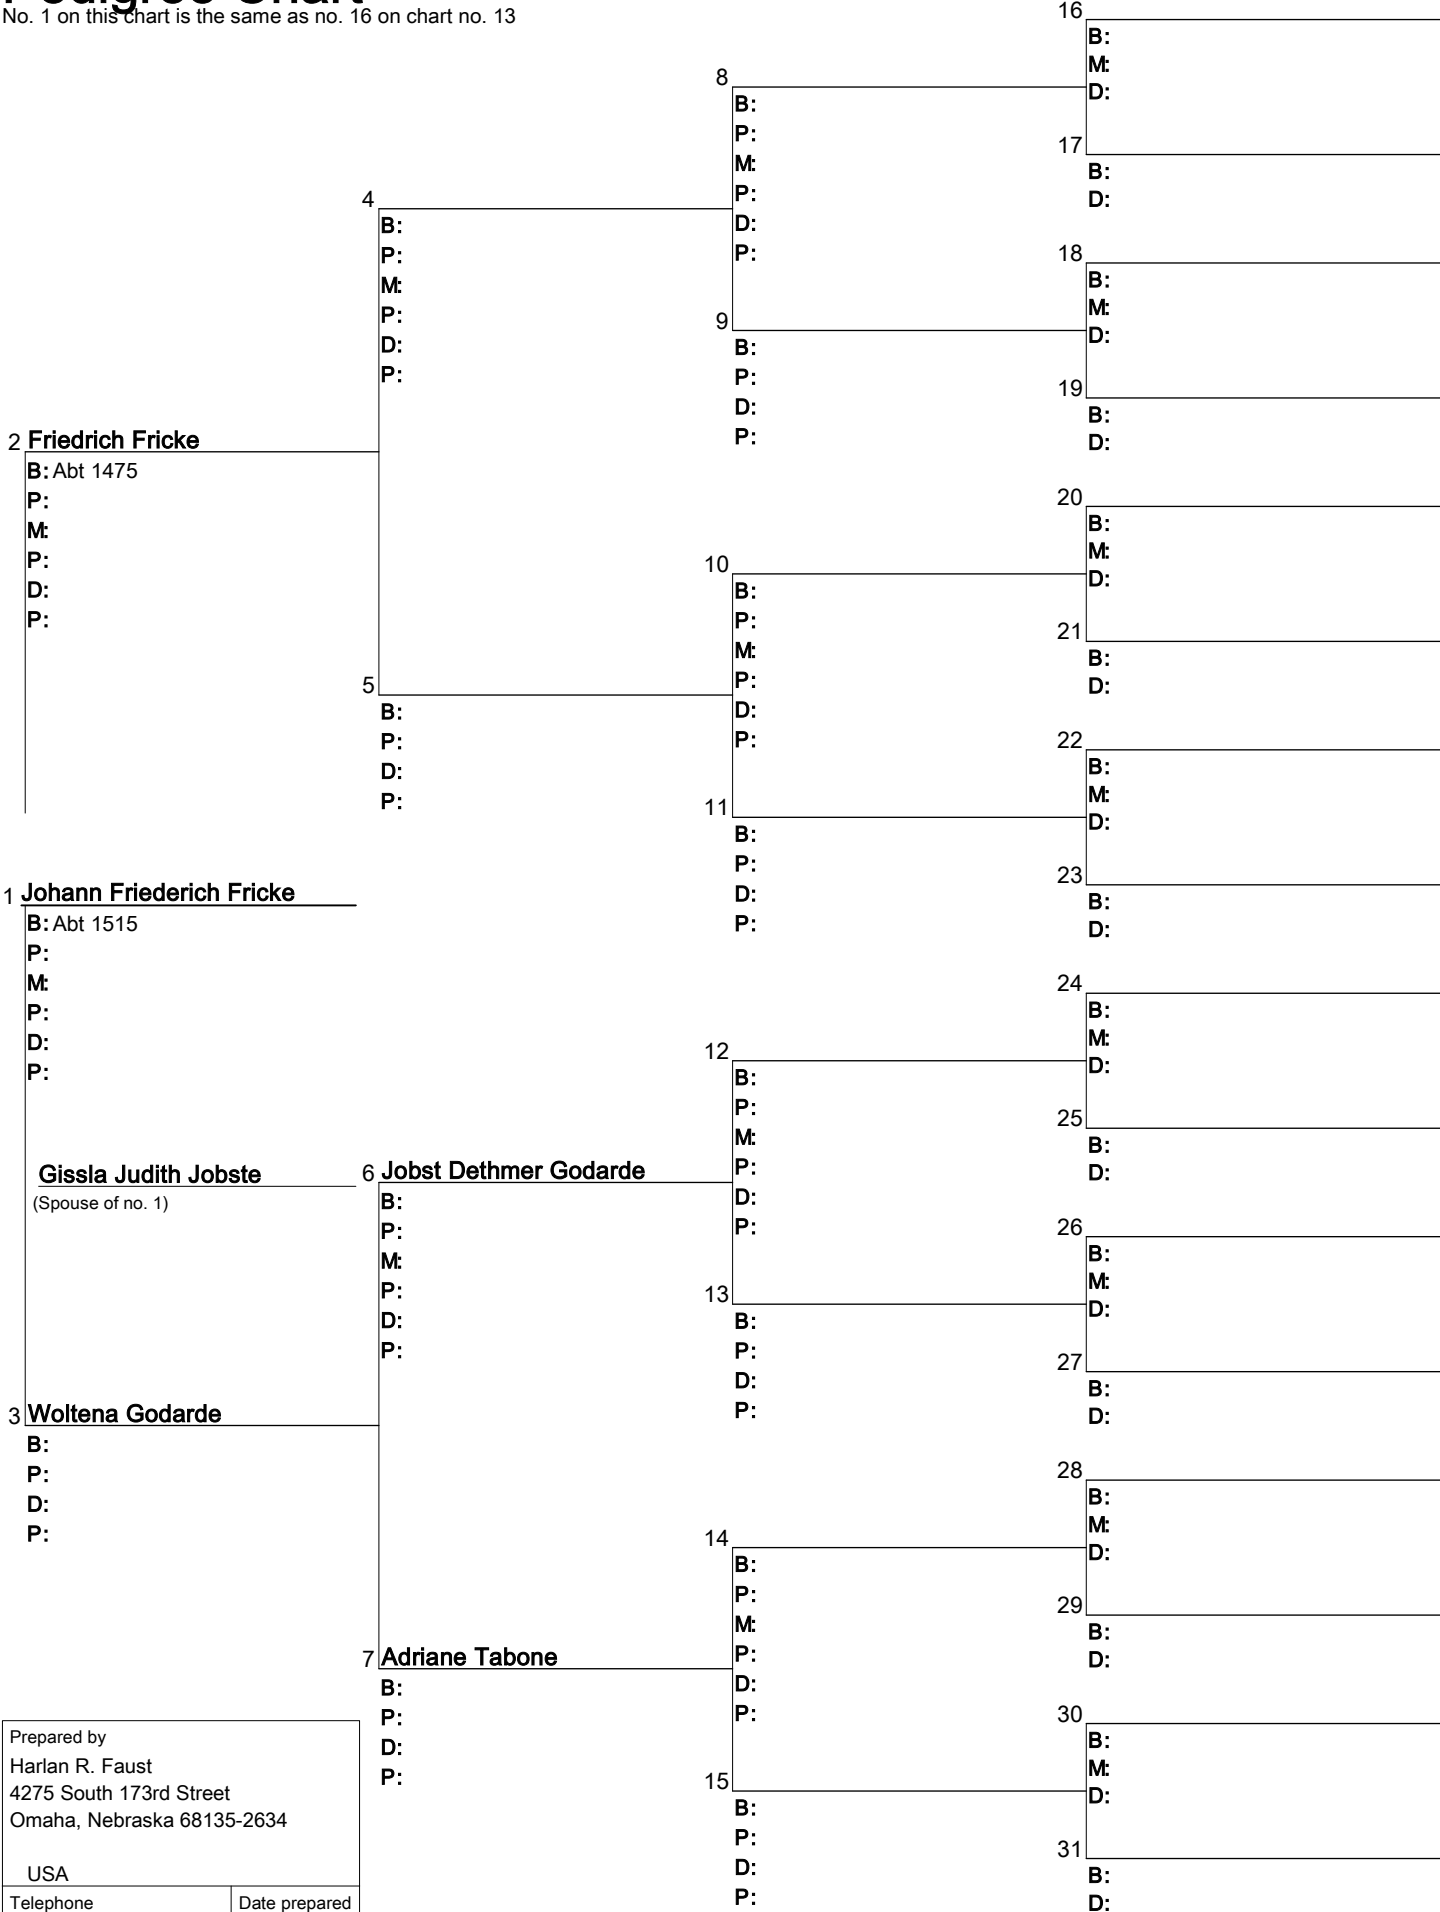

Pedigree Chart

No. 1 on this chart is the same as no. 16 on chart no. 13

Prepared by Harlan R. Faust 4275 South 173rd Street Omaha, Nebraska 68135-2634	
USA	
Telephone (402) 895-1472	Date prepared 17 Jan 2021