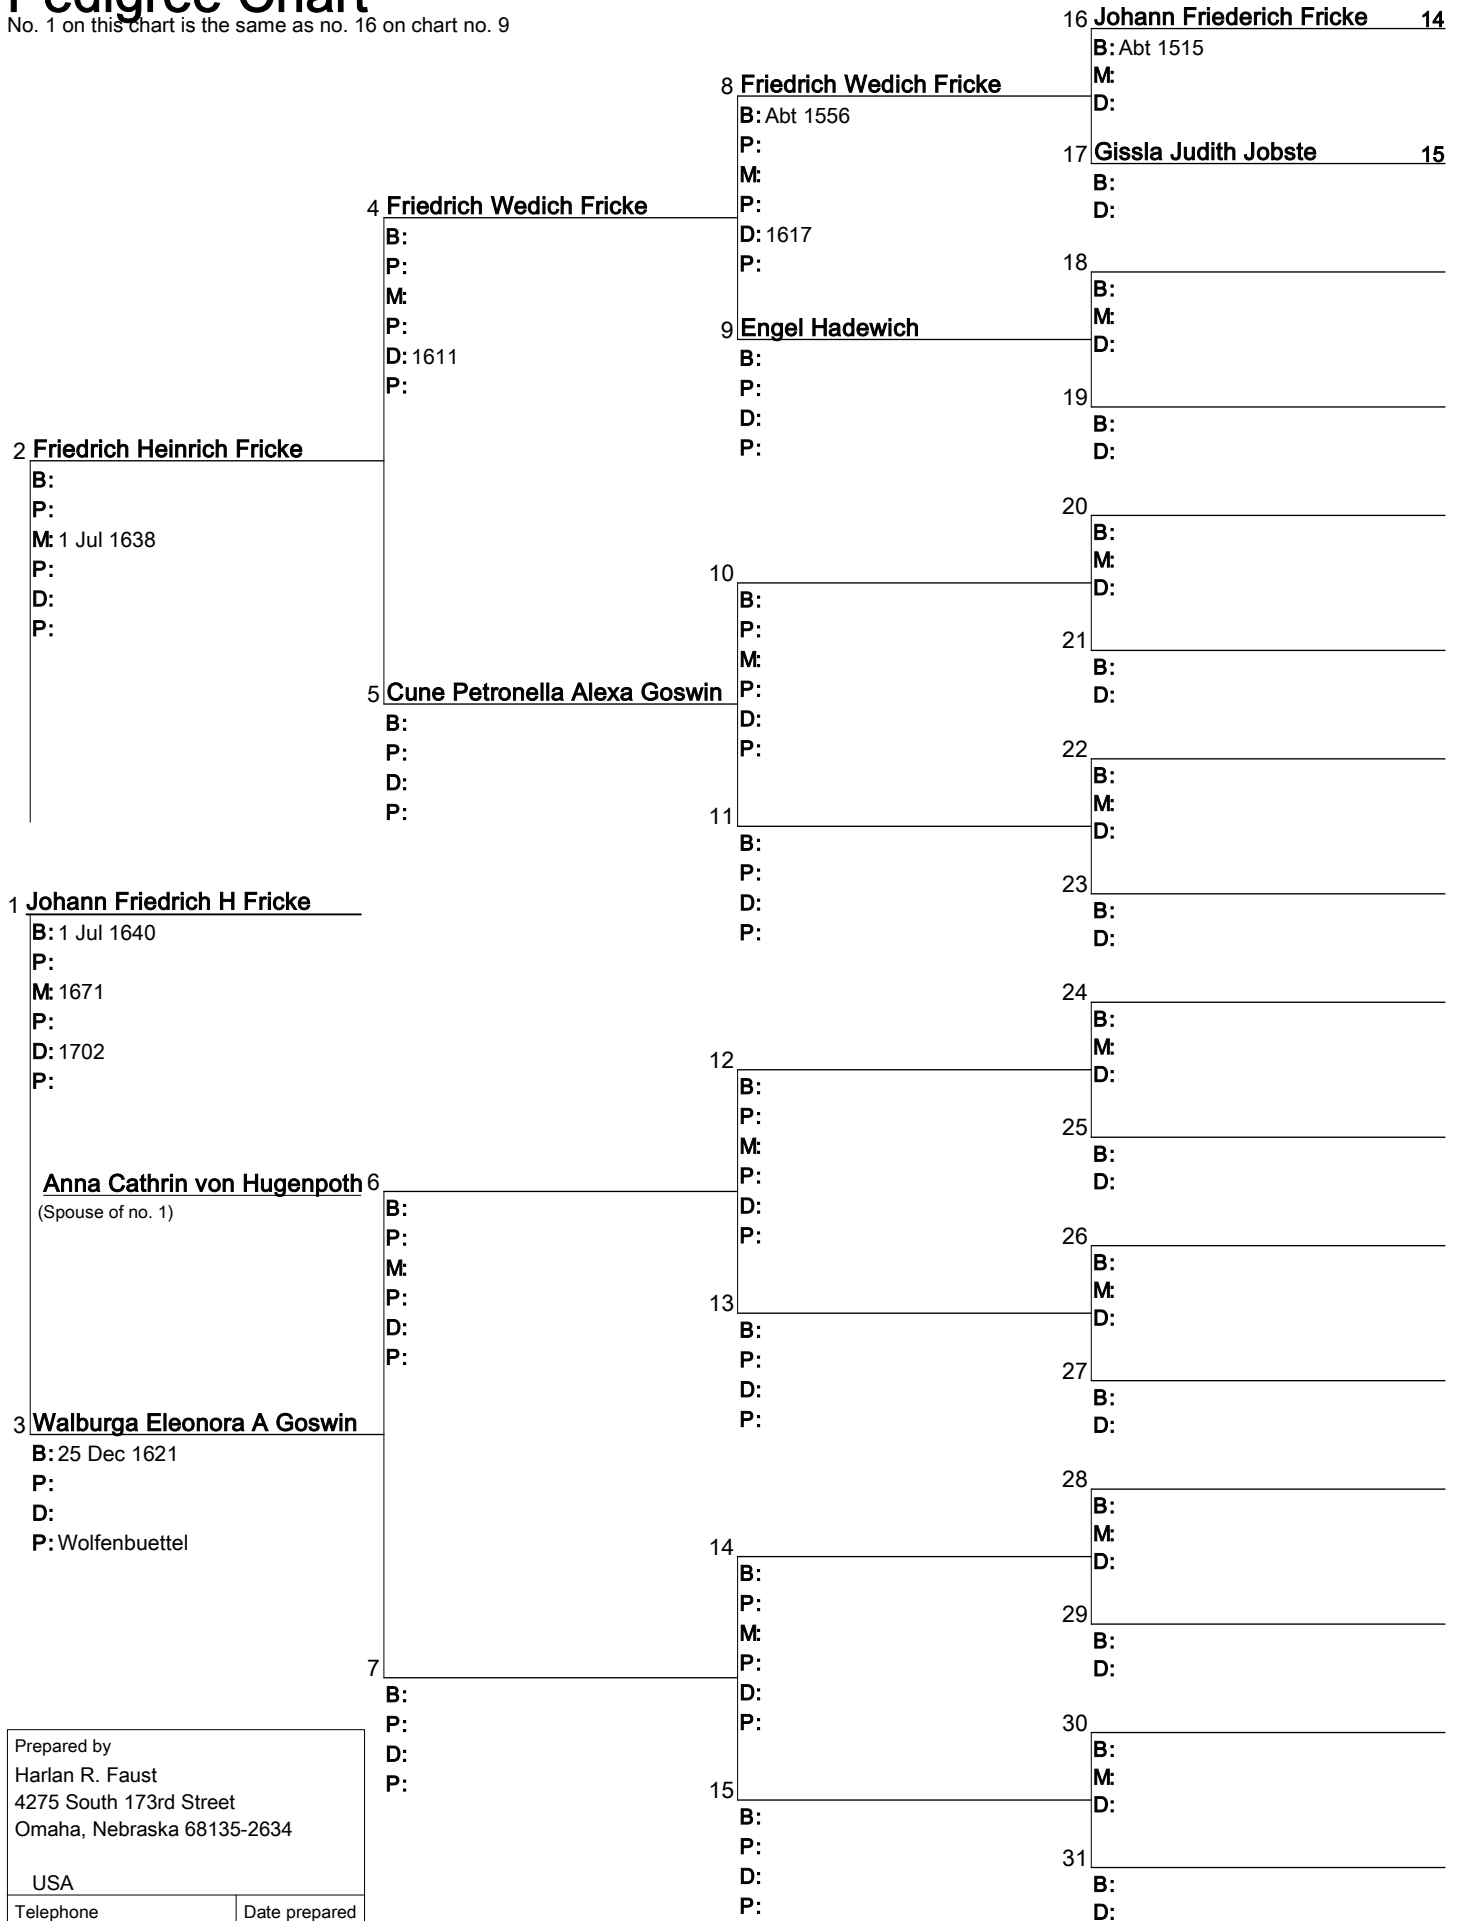

Pedigree Chart

No. 1 on this chart is the same as no. 16 on chart no. 9

Prepared by Harlan R. Faust 4275 South 173rd Street Omaha, Nebraska 68135-2634 USA	
Telephone (402) 895-1472	Date prepared 17 Jan 2021