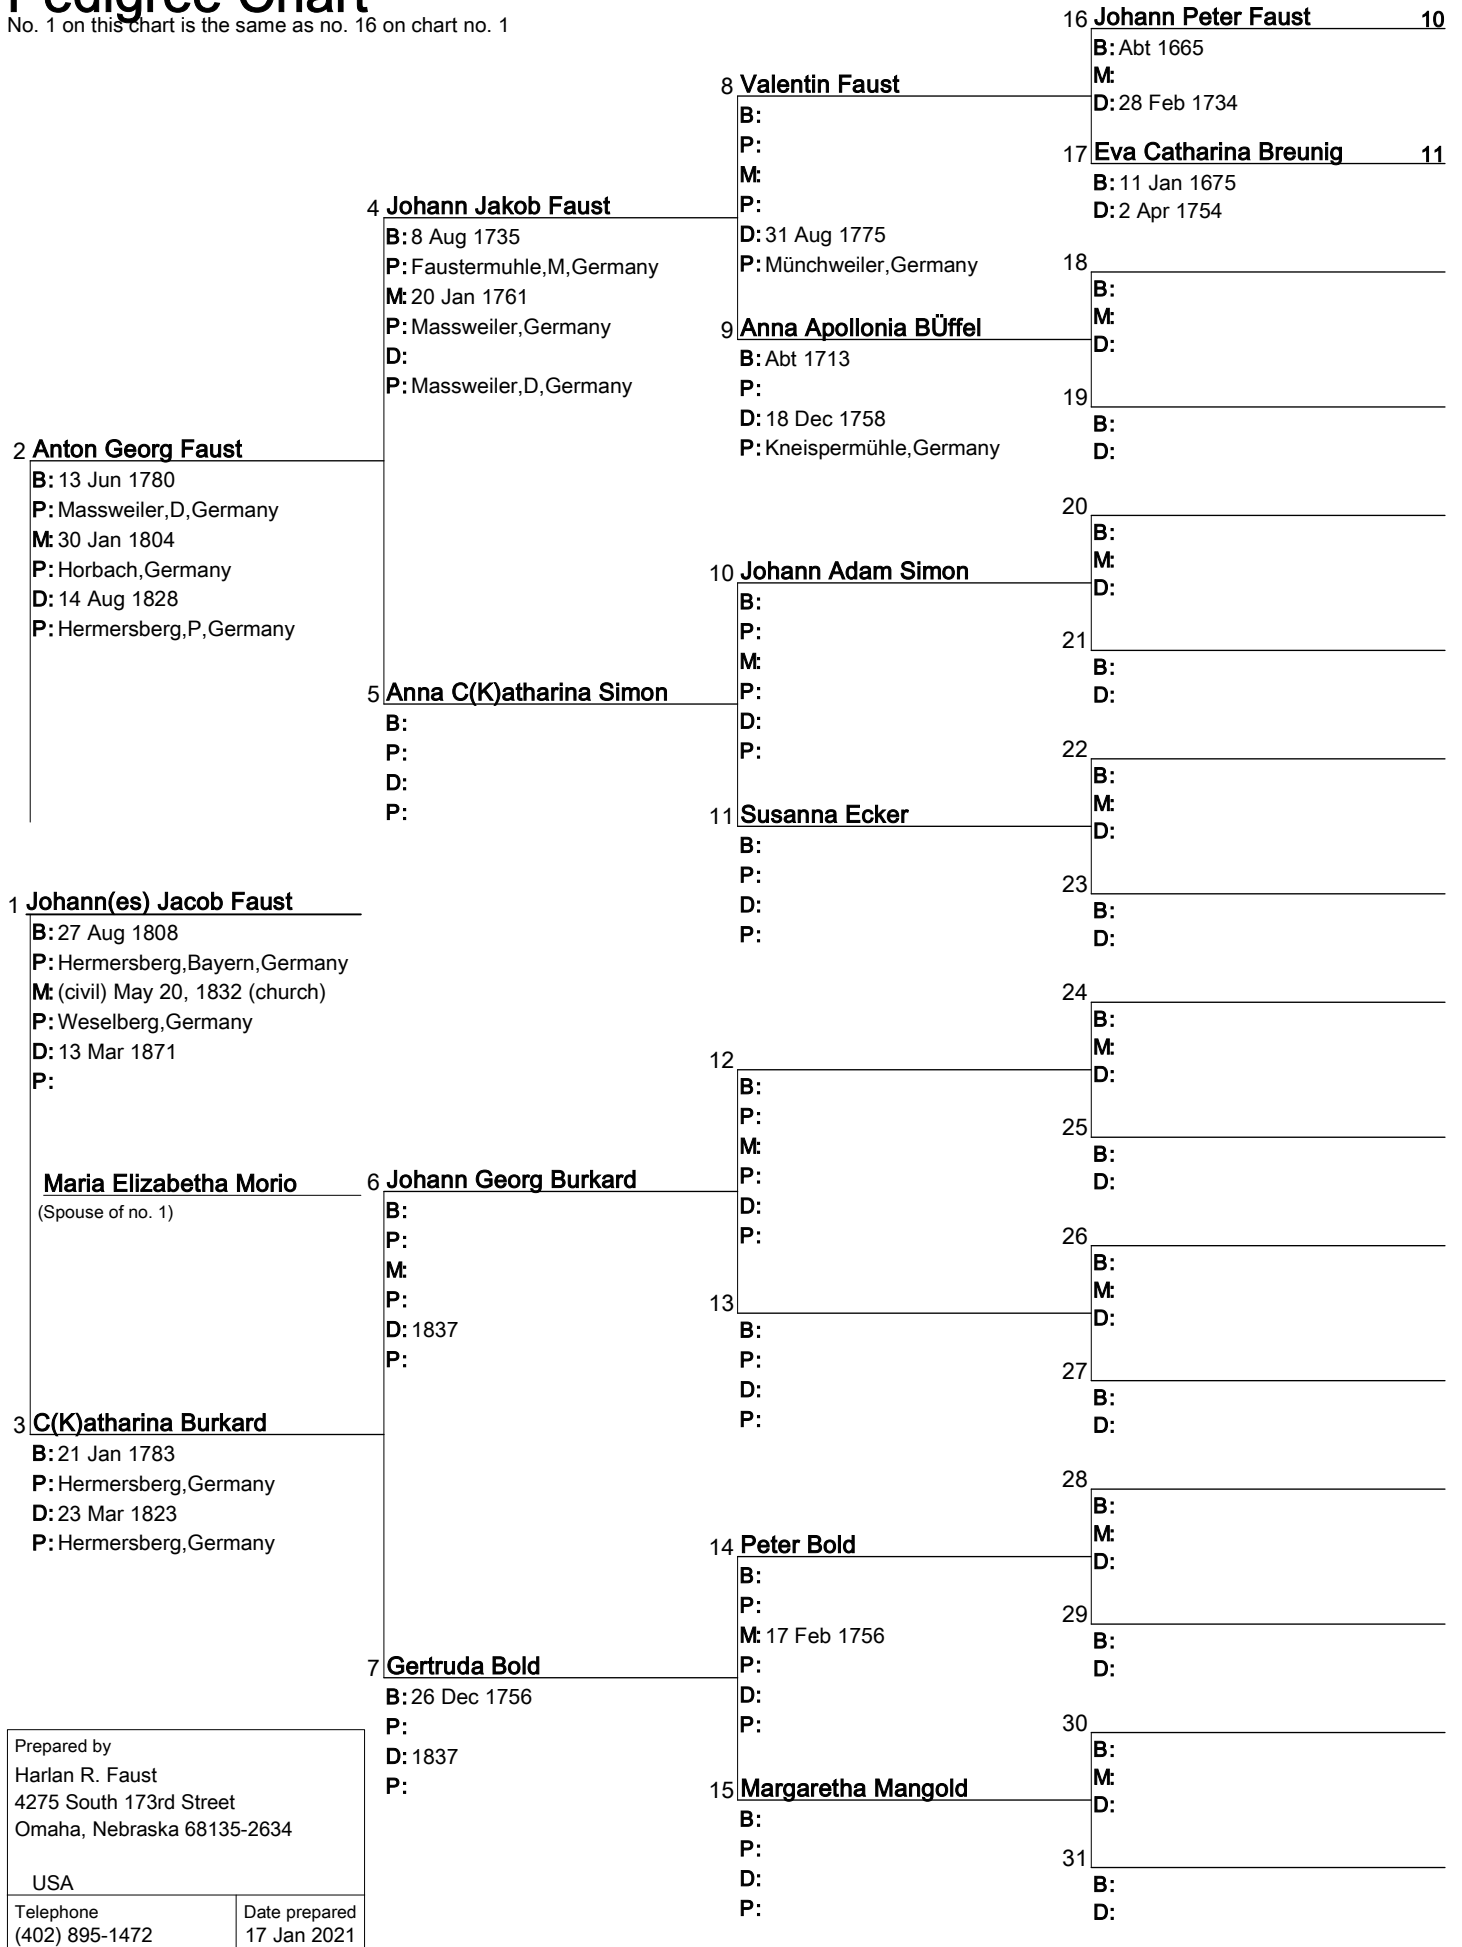

Pedigree Chart

Prepared by Harlan R. Faust 4275 South 173rd Street Omaha, Nebraska 68135-2634	
USA	
Telephone (402) 895-1472	Date prepared 17 Jan 2021

Pedigree Chart

No. 1 on this chart is the same as no. 16 on chart no. 1