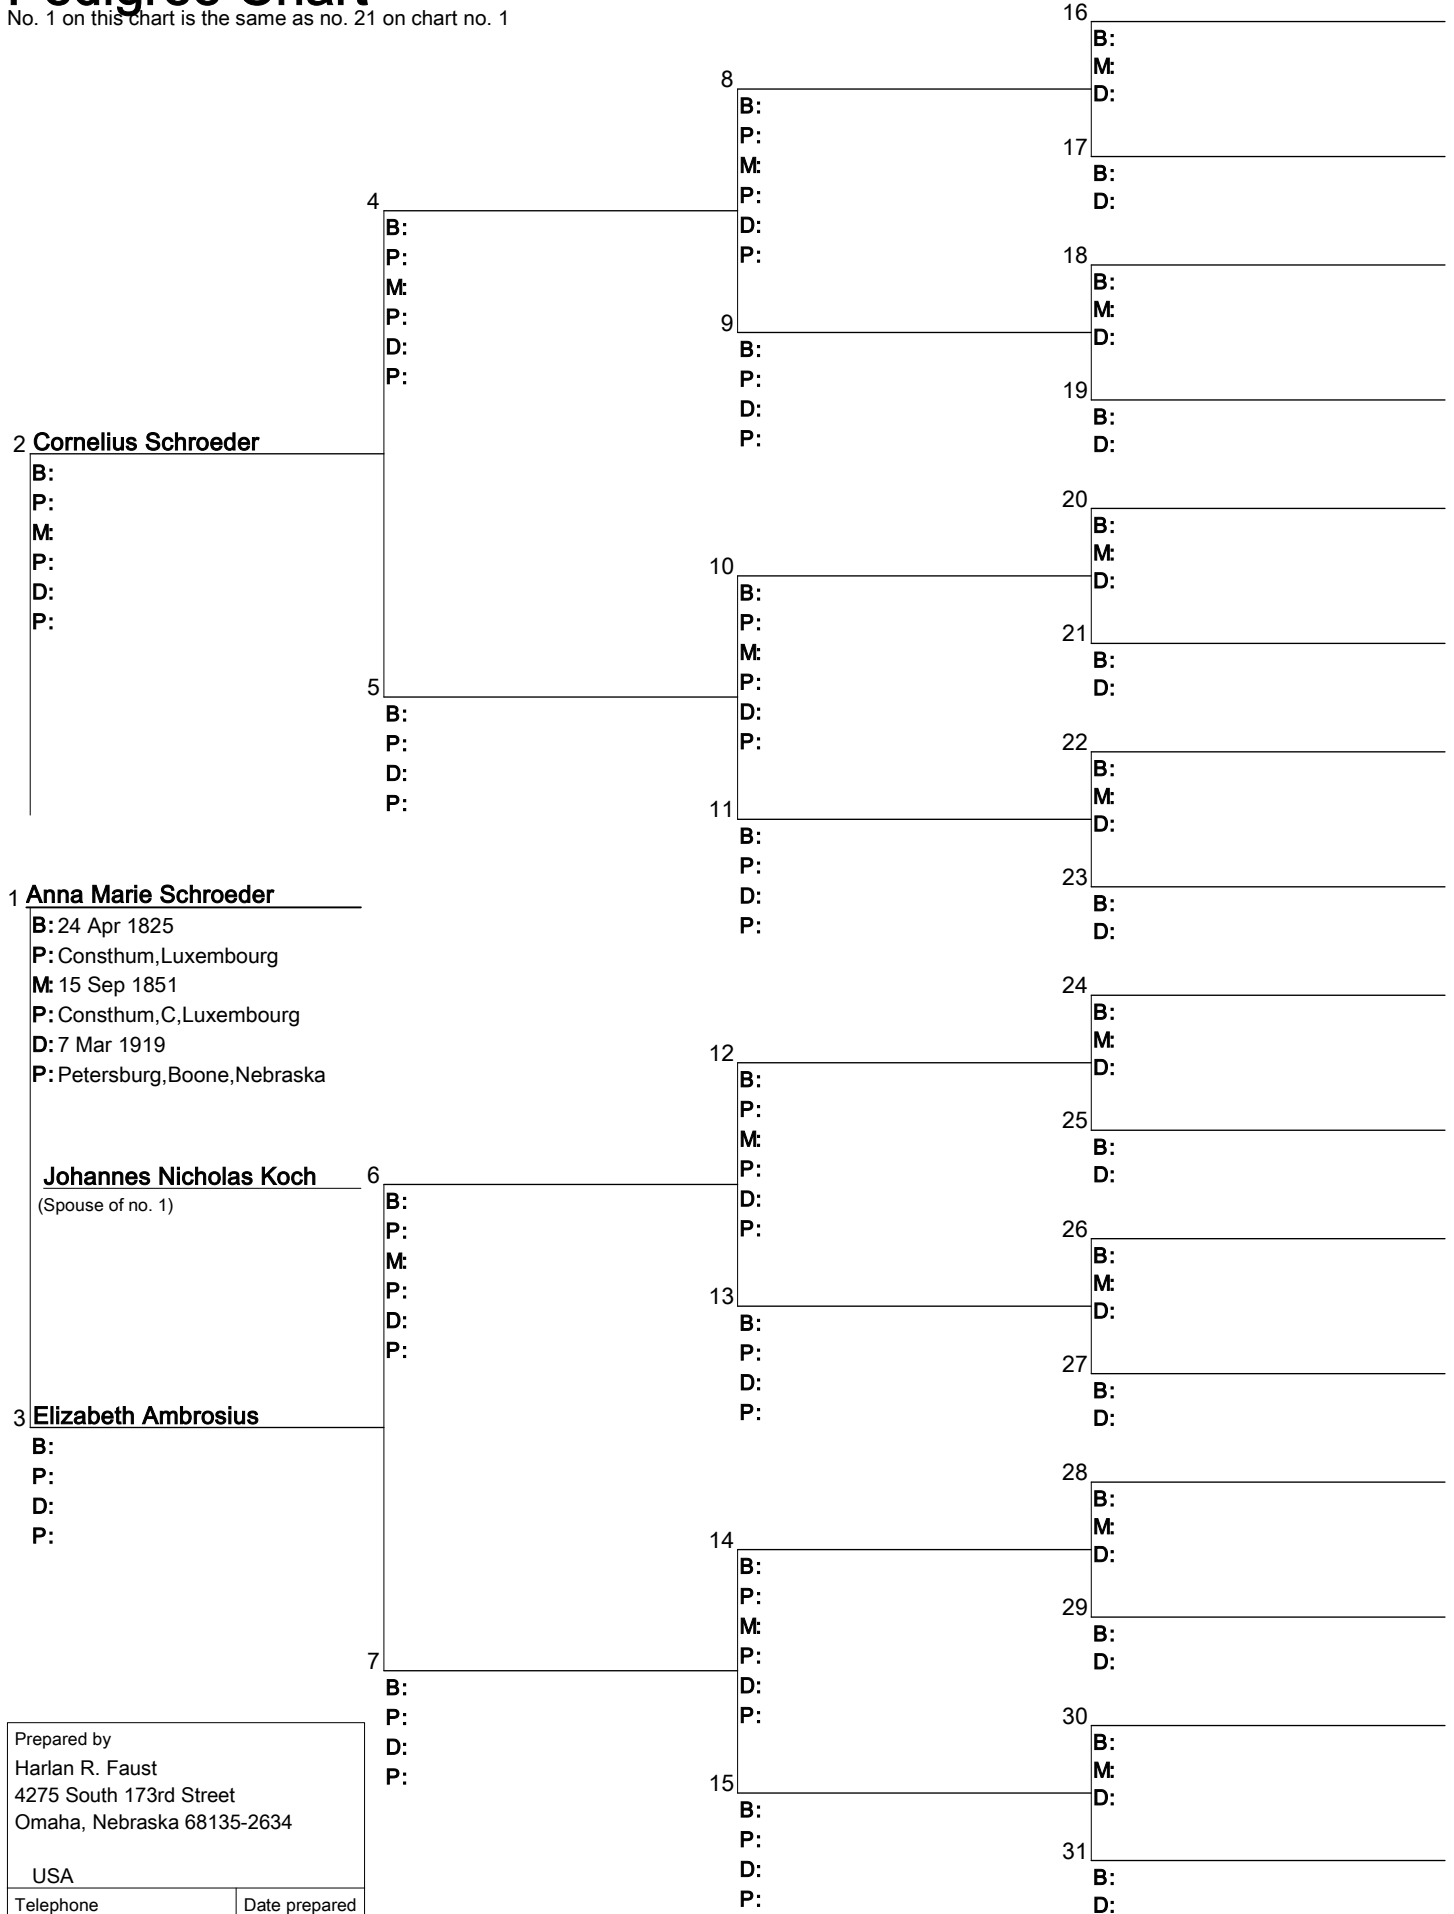

Pedigree Chart

No. 1 on this chart is the same as no. 21 on chart no. 1

Prepared by Harlan R. Faust 4275 South 173rd Street Omaha, Nebraska 68135-2634	
USA	
Telephone (402) 895-1472	Date prepared 17 Jan 2021